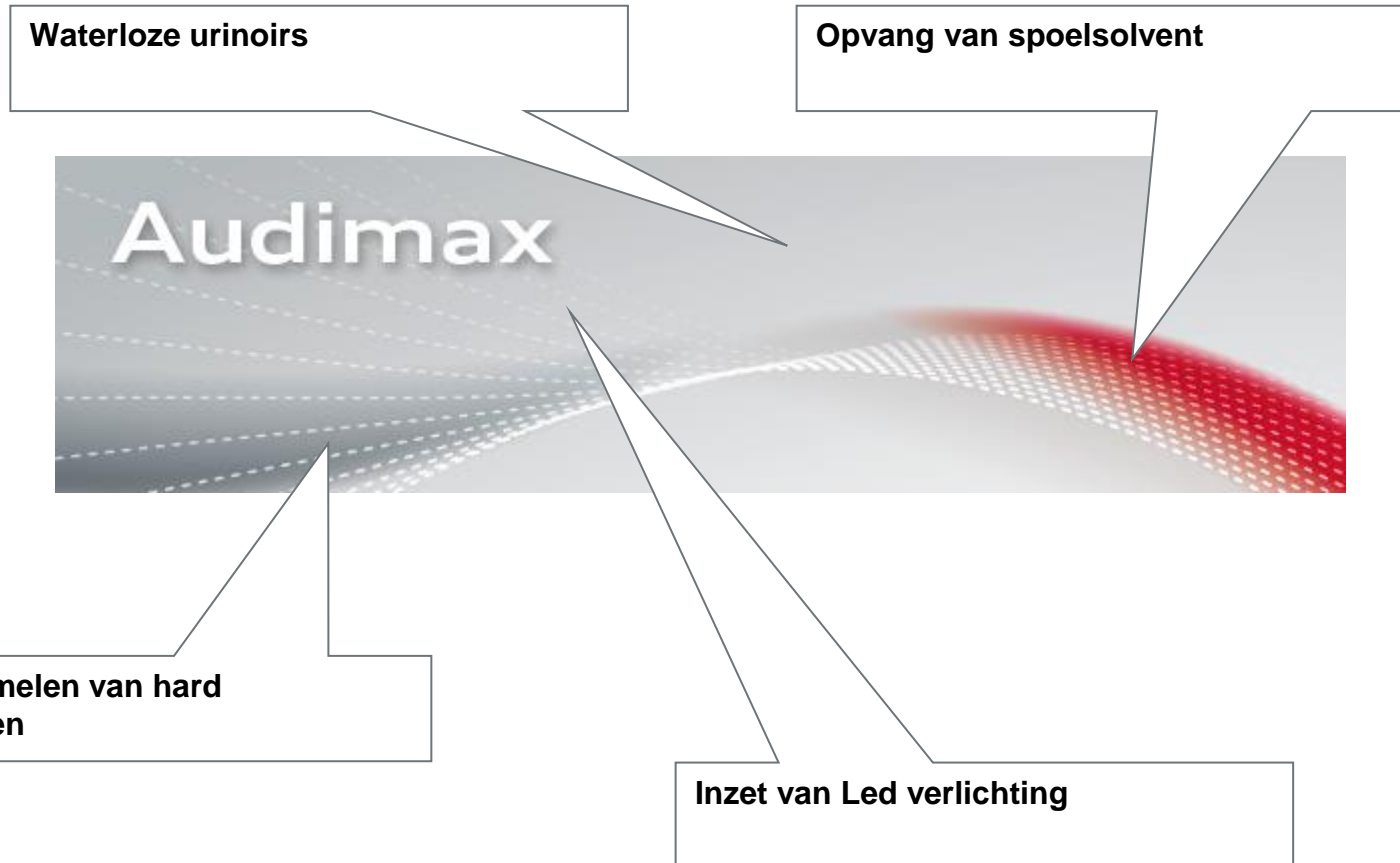

3 EMAS in de praktijk

3.2 Creativiteit bij de medewerkers